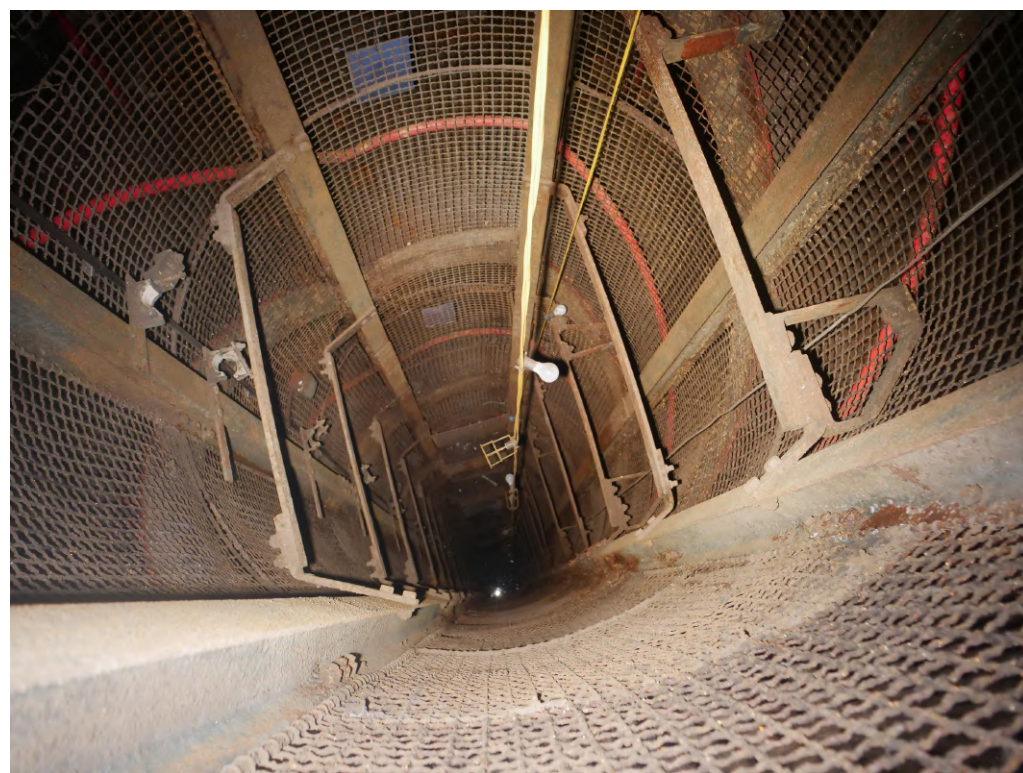

CLAPHAM NORTH BUNKER