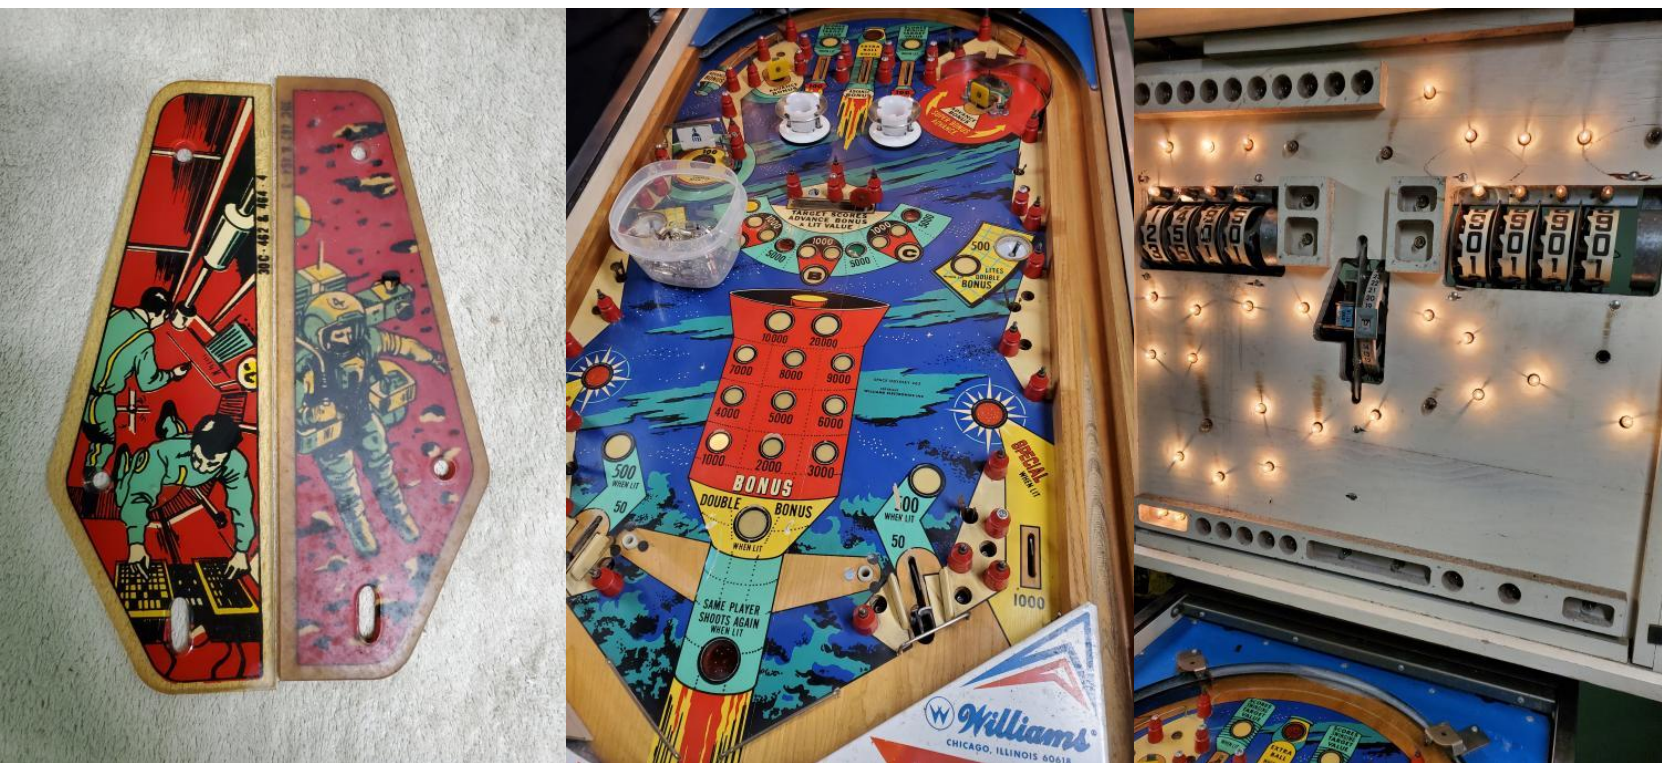

The floor positioning unit

This month's project is my other pinball machine. This machine was recovered from an abandoned trailer park. There was a 'Club house' trailer that had drifted into a stream as the years passed. This machine was partially underwater for about 15 years. The machine only had water up to about half way up it's legs. Never got to the wood part of the machine thankfully. However the toll the machine has taken from that climate is evident. The wood on the back of the machine is all swollen and deformed. The plastics had some sort of algae growing on them. Additionally the machine is just really dirty. But there is some good news, that means that all this machine needs really is just some cleaning. All the parts are intact, and a few things do need to be replaced due to age. This machine is truly epic; the artwork is fantastic and the playfield looks very fulfilling.

Left: Playfield plastic artwork, the piece on the left has been cleaned, the piece on the right shows what it looked like when we received the machine

Center: Space Odyssey's playfield

Right: Headboard with back glass removed, exposing the score wheels and light bulbs.

Bottom right: Back glass artwork

Eli's page.

Hi its me (eli) i am gonna post a few interesting things!

When i last met ben and jordan it was awesome! Here's some funny/random things we did.

Me, jordan and ben rode our bikes in the pentagon centre and security couldn't catch us!!!!!!!!!!!!!! We went in through 1 entrance then rode through the shopping centre in one big circle and quickly escaped. The look on the security guards face was funny! Also we tried to get into a trampoline park in dockside but an aggressive burger shop employee shouted at us. We also roofed a 16 floor tower block and ben surfed the window washer! Unfortunately i don't have any pictures from that day because my ipad was stuffed in my bag along with a high viz jacket on top of it.